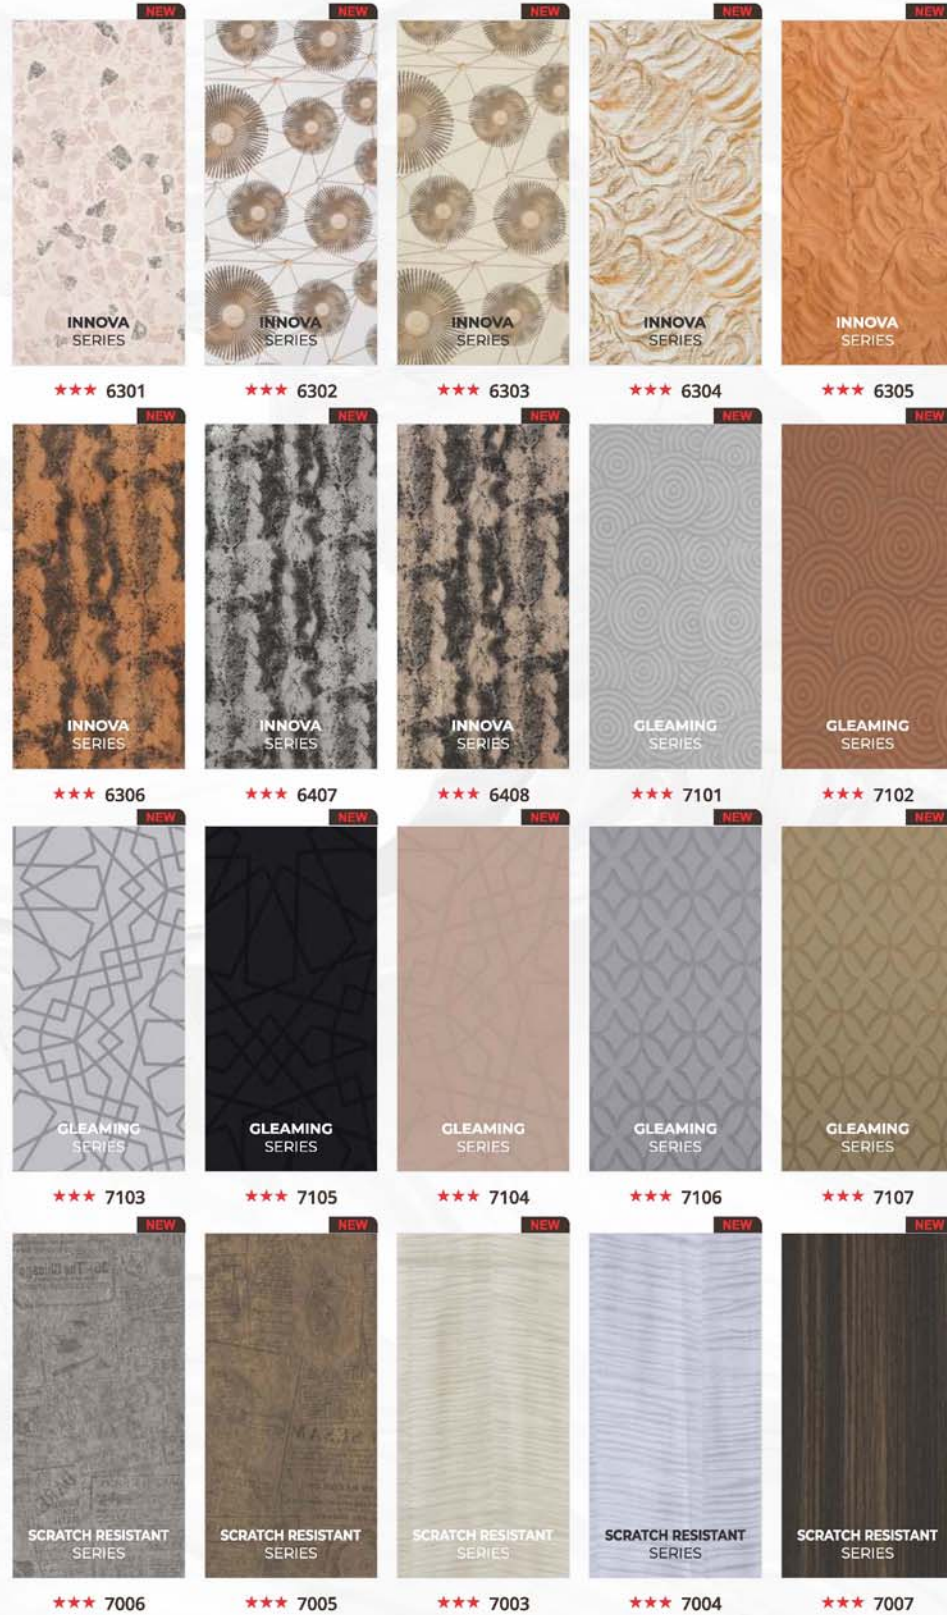

1005

1006

1007

1008

1009

1010

1011

1001

1012

1004

1013

1014

EXCLUSIVE DESIGNS AVAILABLE IN  
ALLCOR PVC LAMINATES

79

“ An artist can show things that other people are terrified of **EXPRESSING.** ”

ALL SHADES

Picture shown are for reference. Actual product may vary.  
ALLCOR PVC LAMINATES

81

ALL SHADES

Picture shown are for reference. Actual product may vary.  
ALLCOR PVC LAMINATES

" YOUR INTERIOR  
YOUR CHOICE. "

ALL SHADES

MARBLE SERIES  
★★ 1207

MARBLE SERIES  
★★ 1208

MARBLE SERIES  
★★ 1209

MARBLE SERIES  
★★ 1210

MARBLE SERIES  
★★ 1211

MARBLE SERIES  
★★ 1215

MARBLE SERIES  
★★ 1251