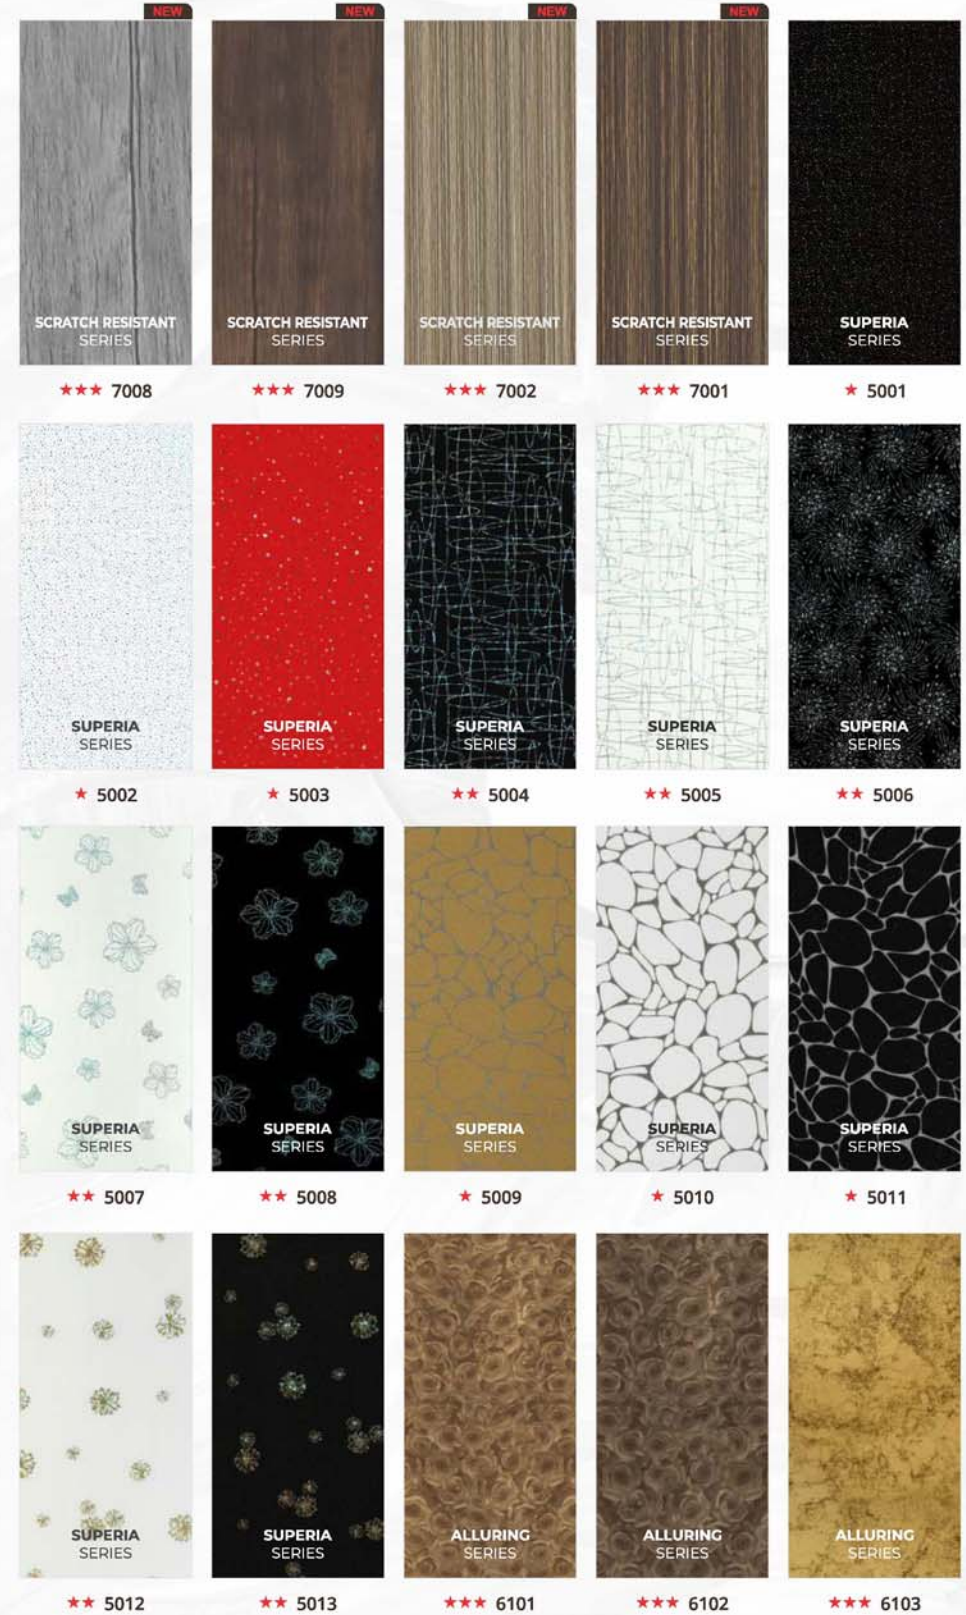

1005

1006

1007

1008

1009

1010

1011

1001

1012

1004

1013

1014

EXCLUSIVE DESIGNS AVAILABLE IN  
ALLCOR PVC LAMINATES

79

“ An artist can show things that other people are terrified of **EXPRESSING.** ”

ALL SHADES

Picture shown are for reference. Actual product may vary.  
ALLCOR PVC LAMINATES

81

ALL SHADES

Picture shown are for reference. Actual product may vary.  
ALLCOR PVC LAMINATES

" YOUR INTERIOR  
YOUR CHOICE. "

ALL SHADES

MARBLE SERIES  
★★ 1207

MARBLE SERIES  
★★ 1208

MARBLE SERIES  
★★ 1209

MARBLE SERIES  
★★ 1210

MARBLE SERIES  
★★ 1211

MARBLE SERIES  
★★ 1215

MARBLE SERIES  
★★ 1251