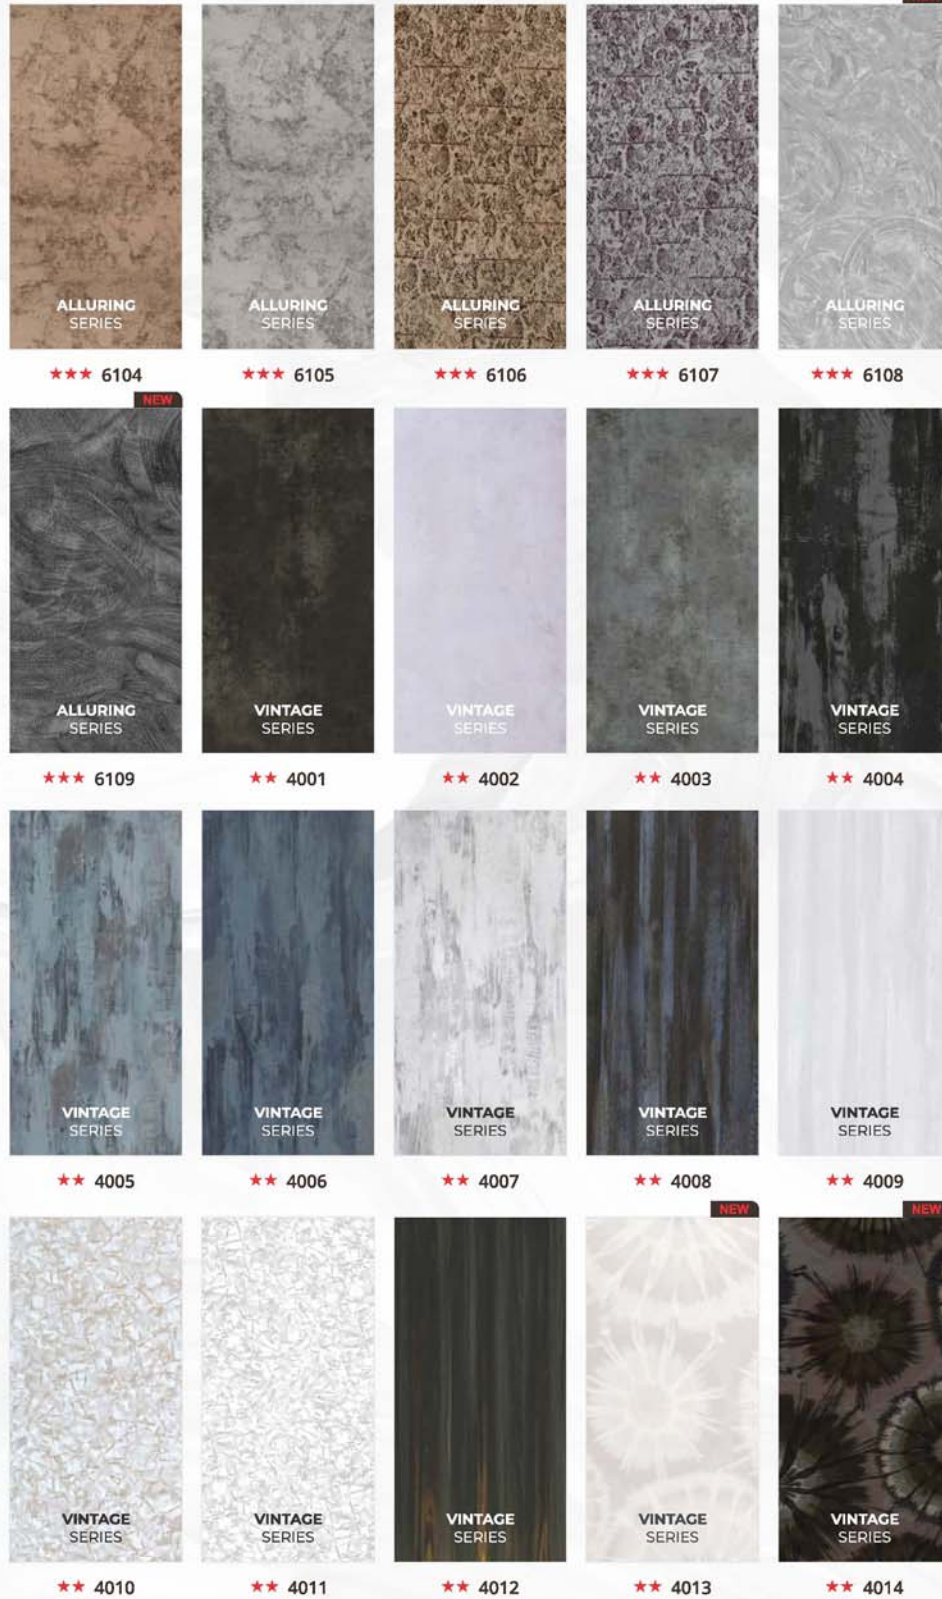

1005

1006

1007

1008

1009

1010

1011

1001

1012

1004

1013

1014

EXCLUSIVE DESIGNS AVAILABLE IN  
ALLCOR PVC LAMINATES

79

“ An artist can show things that other people are terrified of **EXPRESSING.** ”

ALL SHADES

Picture shown are for reference. Actual product may vary.  
ALLCOR PVC LAMINATES

81

ALL SHADES

Picture shown are for reference. Actual product may vary.  
ALLCOR PVC LAMINATES

" YOUR INTERIOR  
YOUR CHOICE. "

ALL SHADES

MARBLE SERIES  
★★ 1207

MARBLE SERIES  
★★ 1208

MARBLE SERIES  
★★ 1209

MARBLE SERIES  
★★ 1210

MARBLE SERIES  
★★ 1211

MARBLE SERIES  
★★ 1215

MARBLE SERIES  
★★ 1251