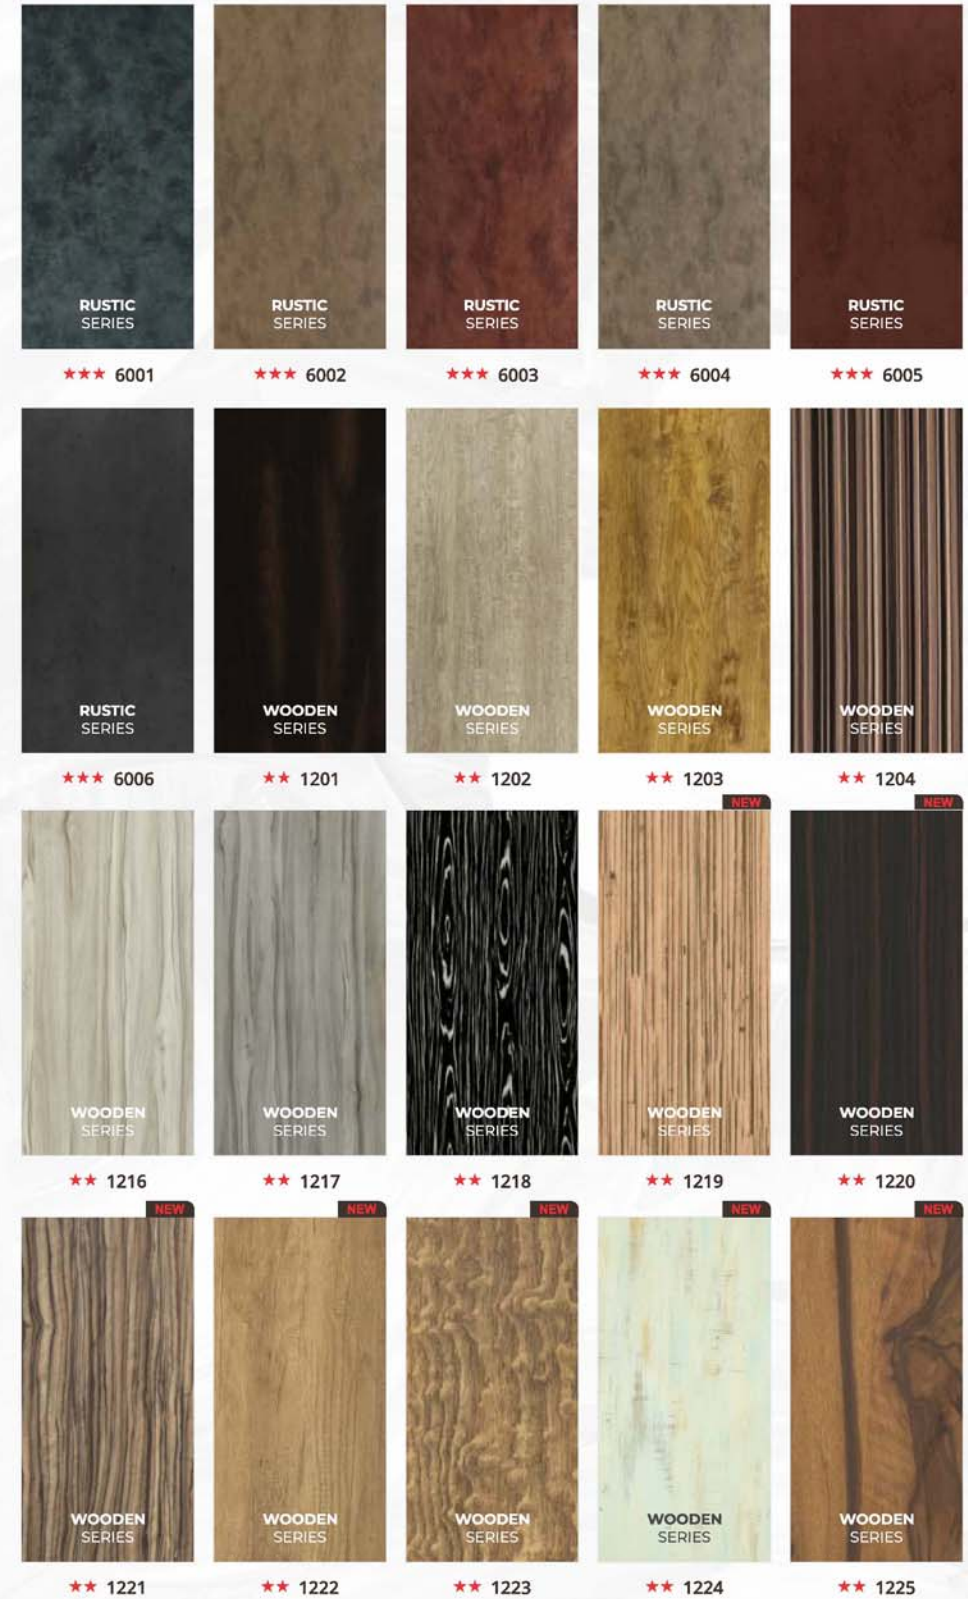

1005

1006

1007

1008

1009

1010

1011

1001

1012

1004

1013

1014

EXCLUSIVE DESIGNS AVAILABLE IN  
ALLCOR PVC LAMINATES

79

“ An artist can show things that other people are terrified of **EXPRESSING.** ”

ALL SHADES

Picture shown are for reference. Actual product may vary.  
ALLCOR PVC LAMINATES

81

ALL SHADES

Picture shown are for reference. Actual product may vary.  
ALLCOR PVC LAMINATES

" YOUR INTERIOR  
YOUR CHOICE. "

ALL SHADES

MARBLE SERIES  
★★ 1207

MARBLE SERIES  
★★ 1208

MARBLE SERIES  
★★ 1209

MARBLE SERIES  
★★ 1210

MARBLE SERIES  
★★ 1211

MARBLE SERIES  
★★ 1215

MARBLE SERIES  
★★ 1251