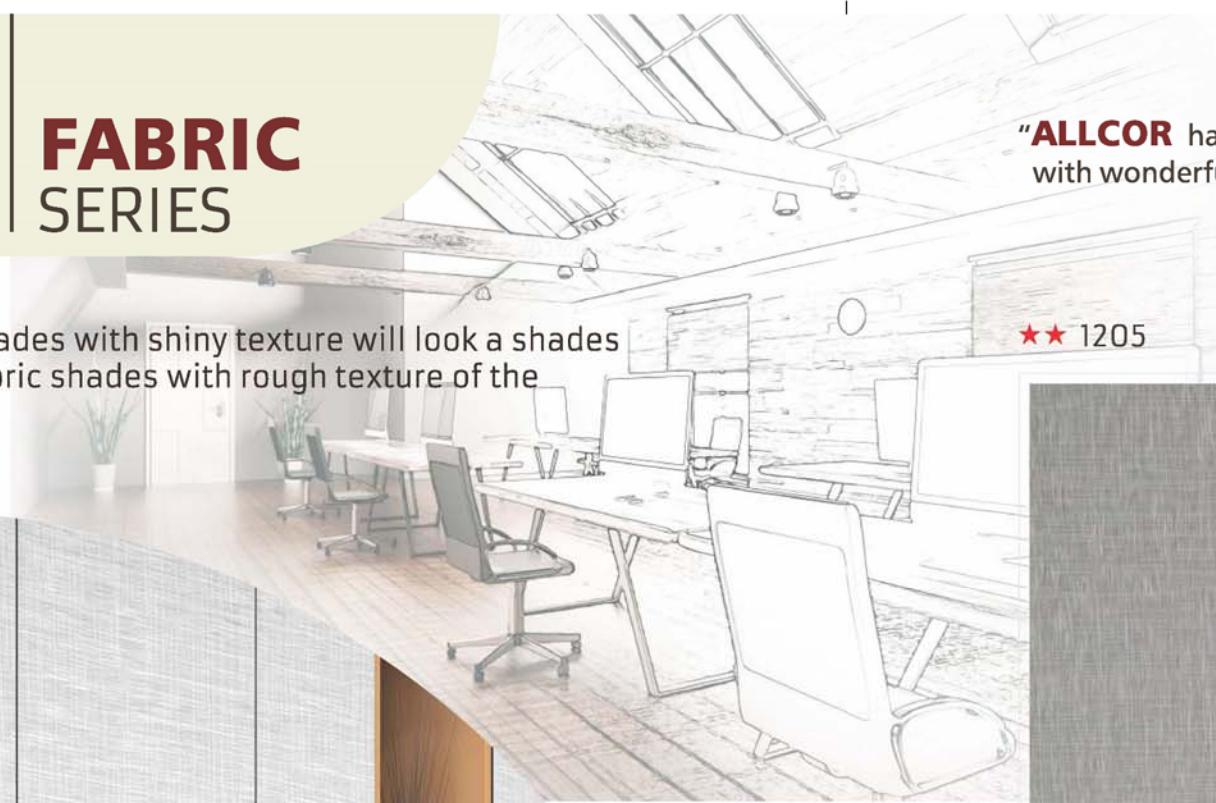

★★ 1209

★★ 1210

HIGH GLOSS

★★ 1210

★★ 1208

EXCLUSIVE DESIGNS AVAILABLE IN  
ALLCOR PVC LAMINATES

"**ALLCOR** has the best fabric shades you get with wonderful fabric pattern texture.."

"ALLCOR Fabric shades with shiny texture will look a shades lighter than a fabric shades with rough texture of the same shade."